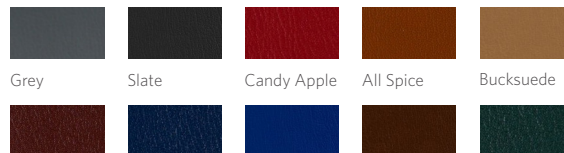

Warranty: Visit www.precor.com for warranty terms.

Color Options*

Frame

Black Pearl Gloss Metallic Gloss White**

* Custom frame colors are available, subject to minimum order quantities and extended lead times.

**Additional lead time applies.

Upholstery

Black

Additional Upholstery Options**

Burgundy Royal Blue Blue Jay Chocolate Hunter Green

* Additional upholstery options may have longer lead times. Please contact a sales representative.
* Colors may vary.